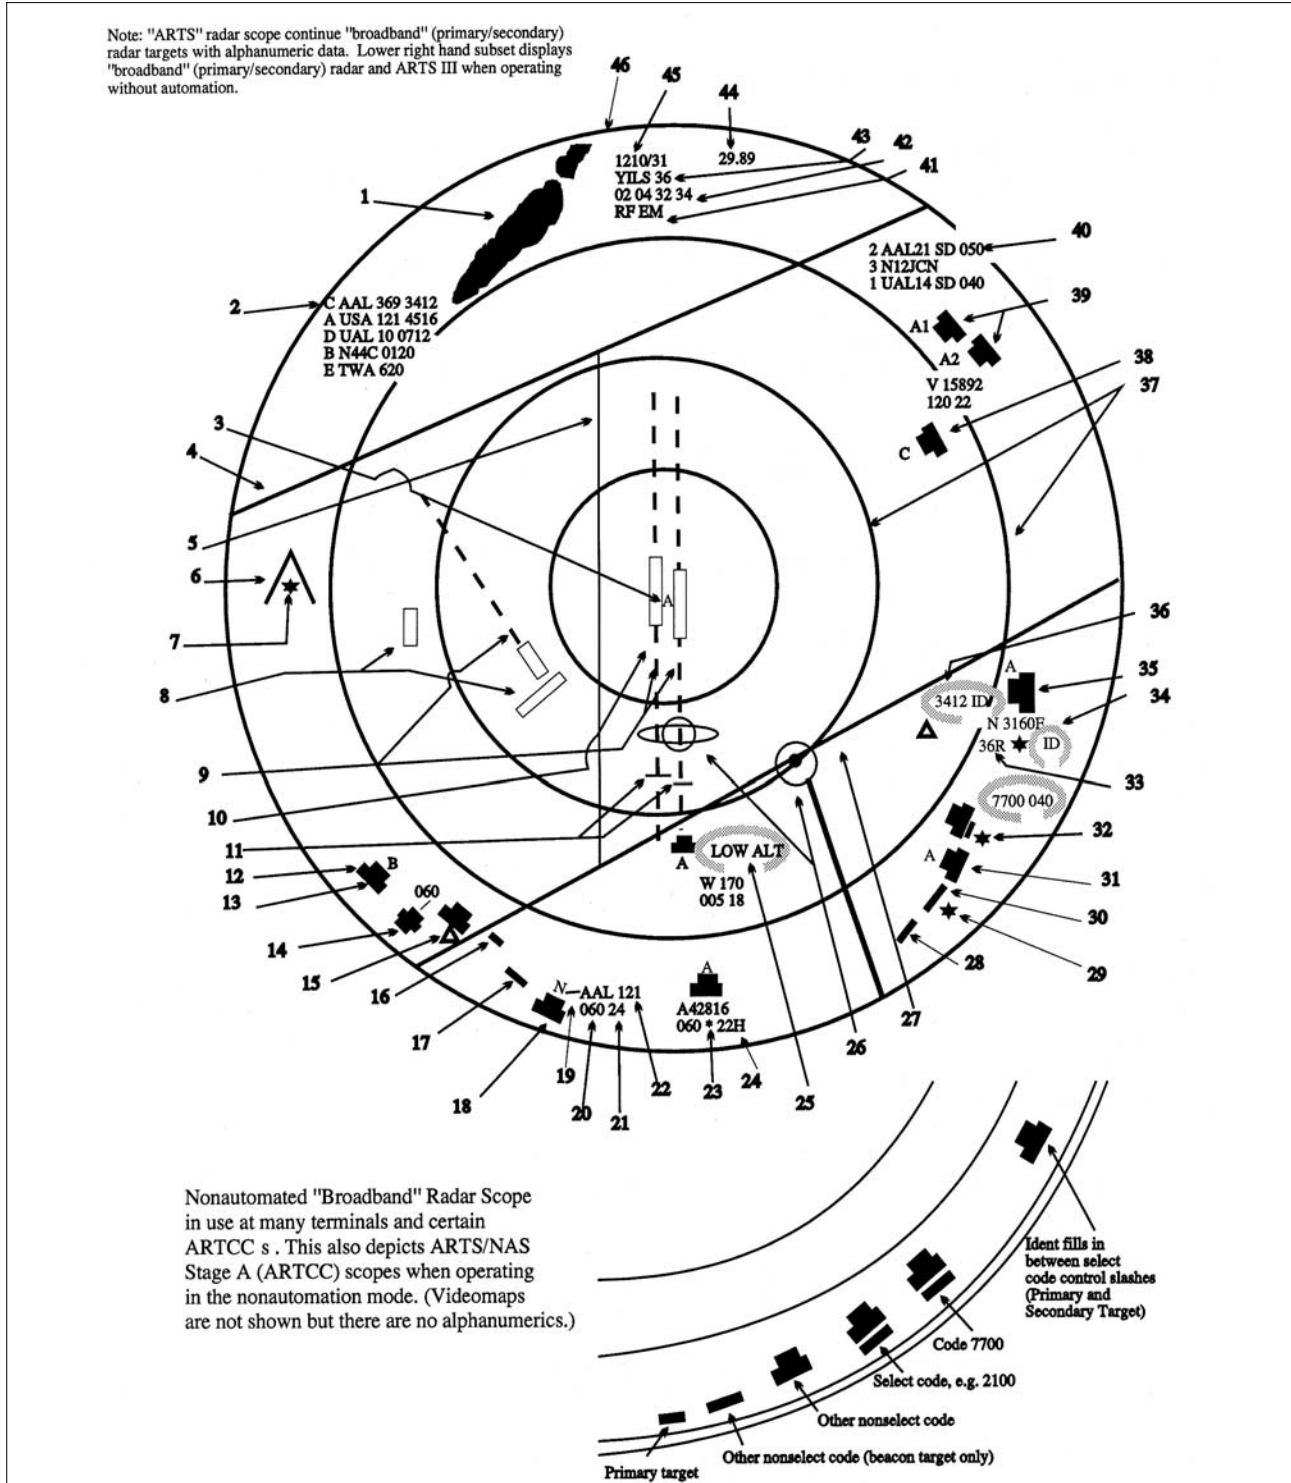

FIG 4-5-2
ARTS III Radar Scope With Alphanumeric Data

NOTE-

A number of radar terminals do not have ARTS equipment. Those facilities and certain ARTCCs outside the contiguous U.S. would have radar displays similar to the lower right hand subset. ARTS facilities and NAS Stage A ARTCCs, when operating in the nonautomation mode, would also have similar displays and certain services based on automation may not be available.